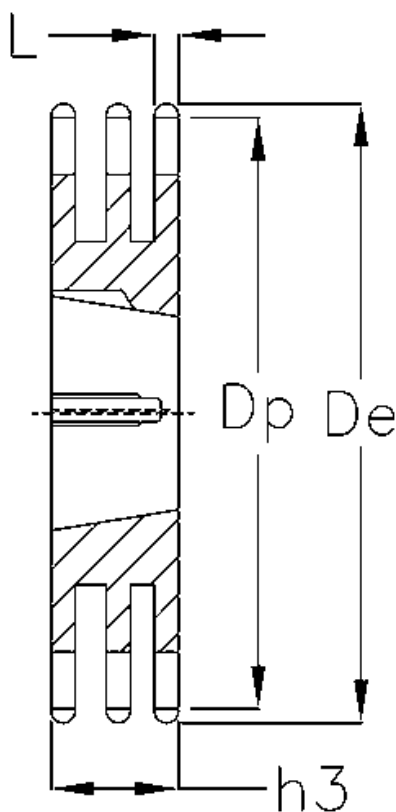

Article number: 616033008019

Description: Taperbored sprocket 16 B-3 Z=19 triplex
for bushing 3020

Measures

Bush = 3020
C = 2.5
Chain = -
Chain size = 1" x 17,02 mm
De = 165.2
Dp = 154.33
H = 79.6
h3 = 79.6

Material = Stål
Number of teeth = 19